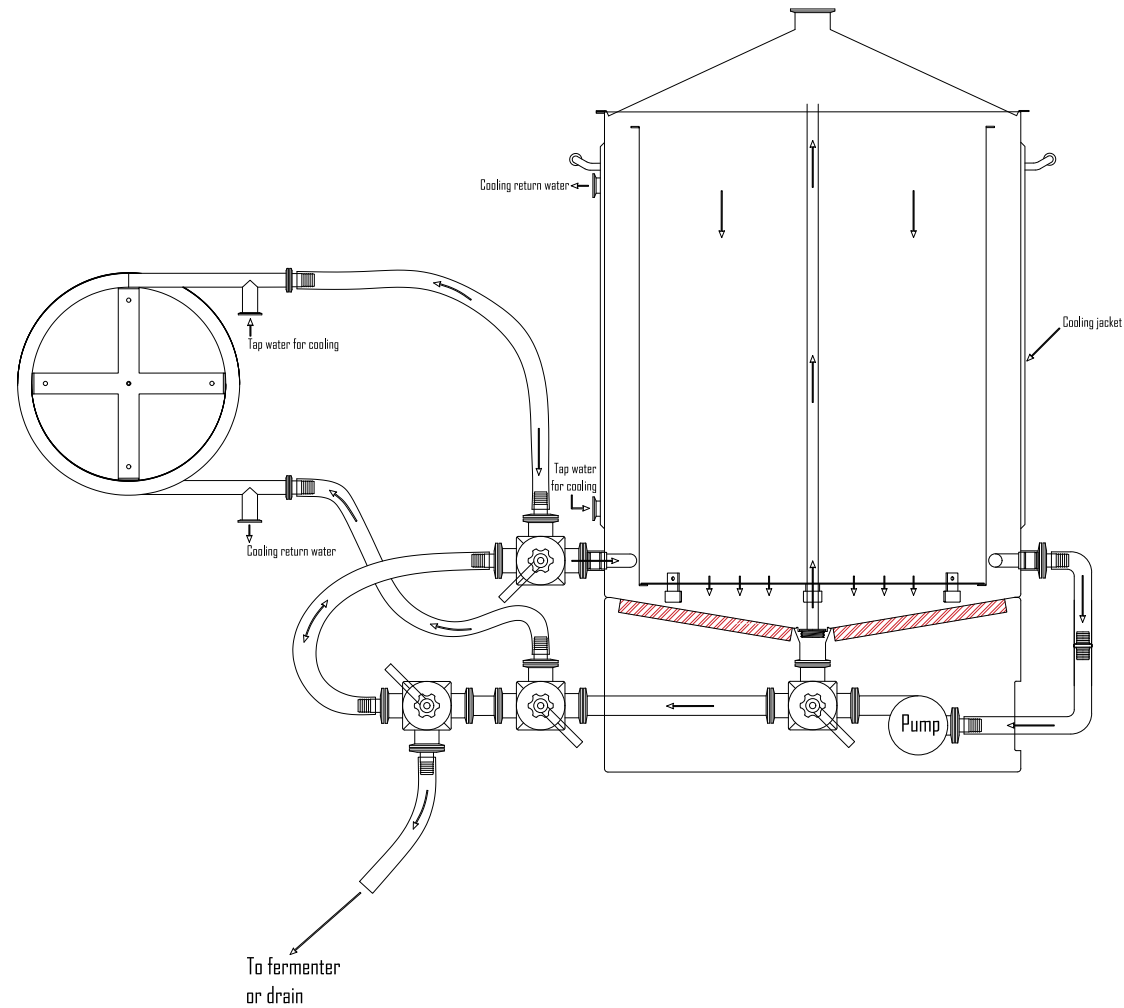

FCS - Brewing

B100/180 - Counterflow chiller setup