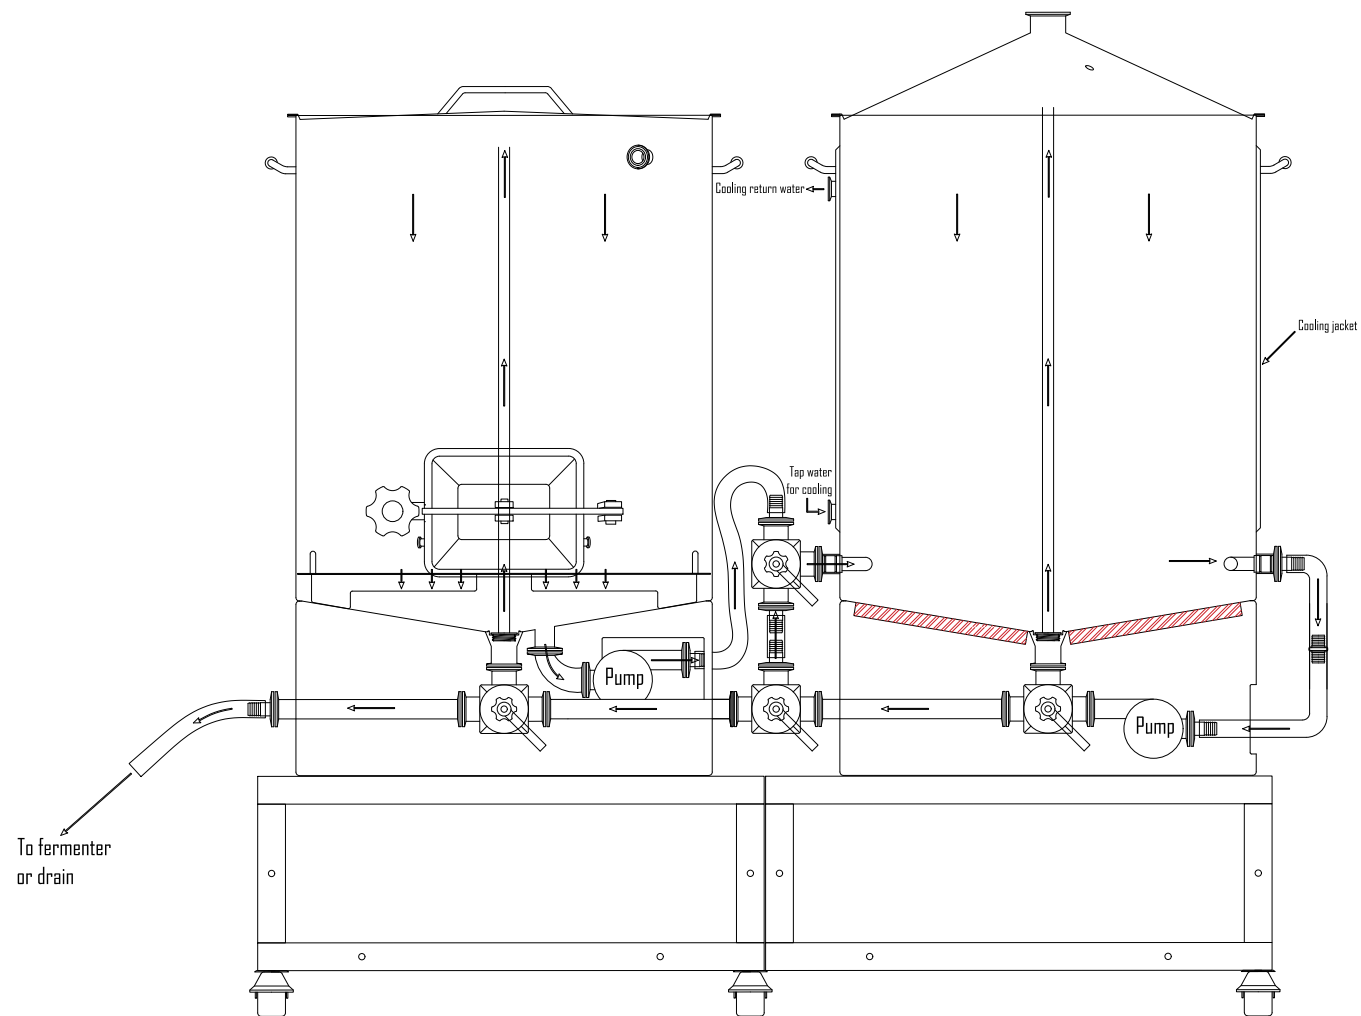

FCS - Brewing B100/180 with ext. mash tank

This document and all information and data disclosed herein or herewith are the confidential and proprietary property of Apparatus AS and are not to be used, reproduced or disclosed in whole or in part by or to anyone without the written permission of Apparatus AS