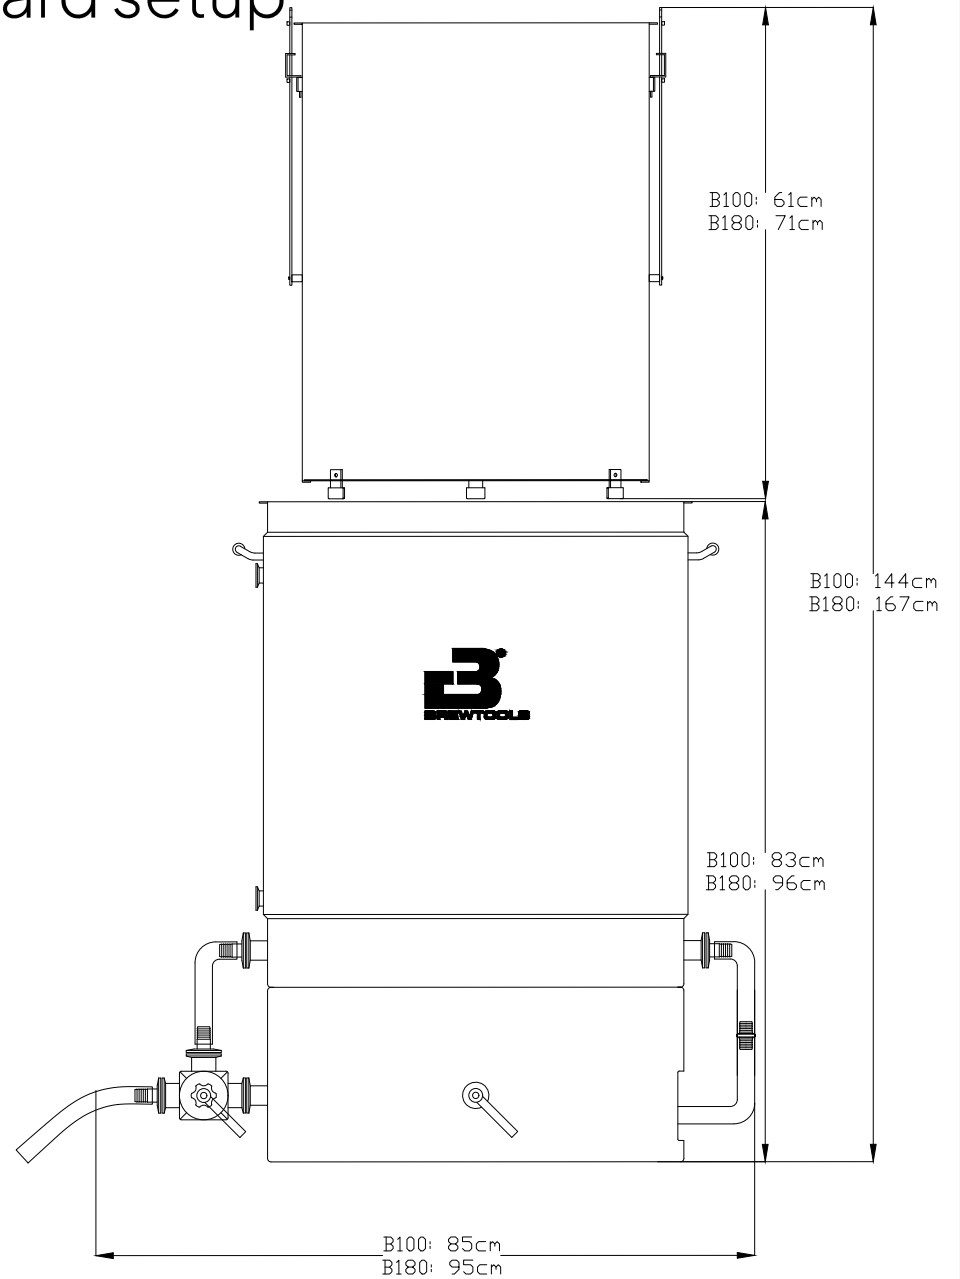

# FCS - Brewing B100/180 - Standard setup