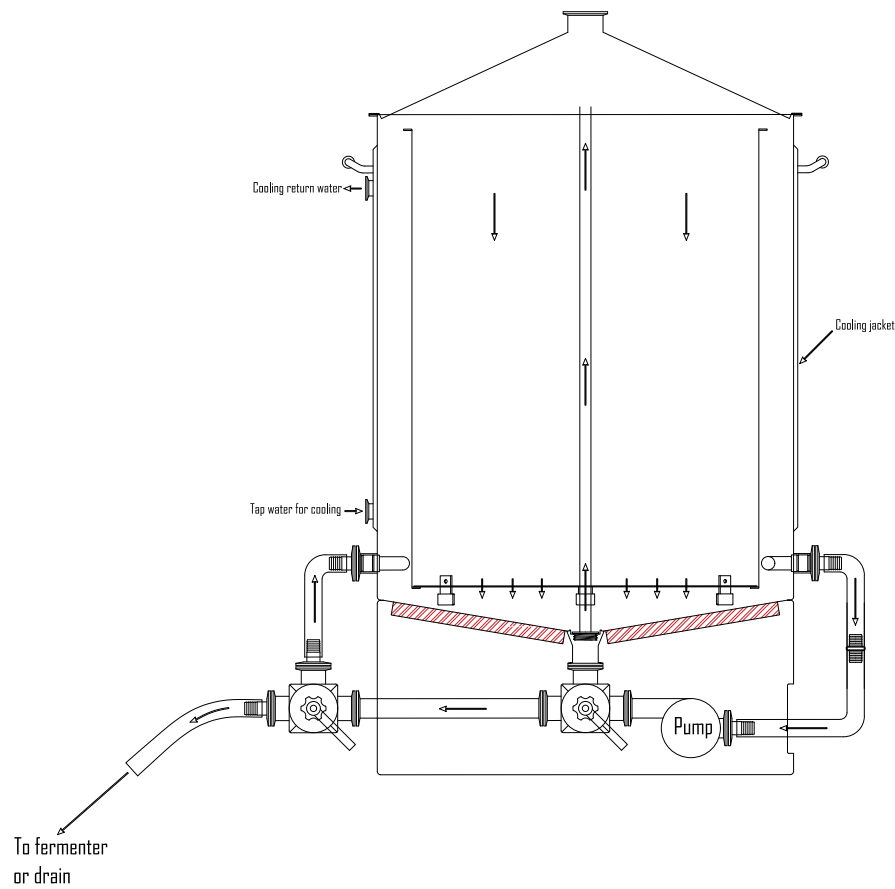

# FCS - Brewing B100/180 - Standard setup